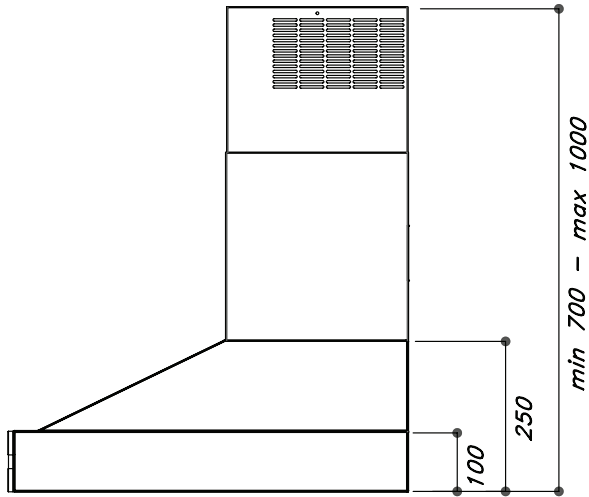

SPECIFICATIONS

CORNUFÉ 110: c1

1092 W x 650 D x 910 (937 max) H (mm)
 43 W x 25.6 D x 35.8 (36.9 max) H (inches)
 350 lb. uncrated, 465 lb. crated
 High-performance 5 burner gas cooktop
 Double electric convection ovens

Ovens:

French side-swing enameled steel doors
 2 Electric Convection Ovens, one of which features 7 cooking modes
 4 Interior Oven Racks Included (2 flat racks, 2 dropped racks)
 2 Enamel Baking Trays and 1 Trivet
 Left Oven: 430 W x 370 D x 380 H (mm)
 16.9 W x 14.6 D x 15 H (inches)
 2.2 cubic feet
 Right Oven: 430 W x 370 D x 410 H (mm)
 16.9 W x 14.6 D x 16.2 H (inches)
 2.39 cubic feet

*Side panels are stainless steel for all colors except Gloss Black, Matte Black and Dark Navy Blue ranges have flat black side panels.

110: C1

CORNUFÉ SERIES HOOD

CORNUFÉ 110 HOOD: H1

- 1100 W x 650 D x 700 H (mm)
- 43.3 W x 25.6 D x 27.5 H (inches)
- Traditional wall-mounted chimney hood
- Available in all color and trim options
- 4-Speed Variable Motor
- One 600 CFM blower – unobstructed air flow with $\varnothing 6$ " duct
- Remote Control and In-Hood Activation Controls
- Three 20W high-intensity Halogen lights
- 2 dishwasher-safe baffle filters with grease capture system
- Voltage: 120v; 60Hz, total rating: 425W, 3.6 AMP
- Telescopic flue cover extends to maximum hood height of 39.3" (1000 mm)