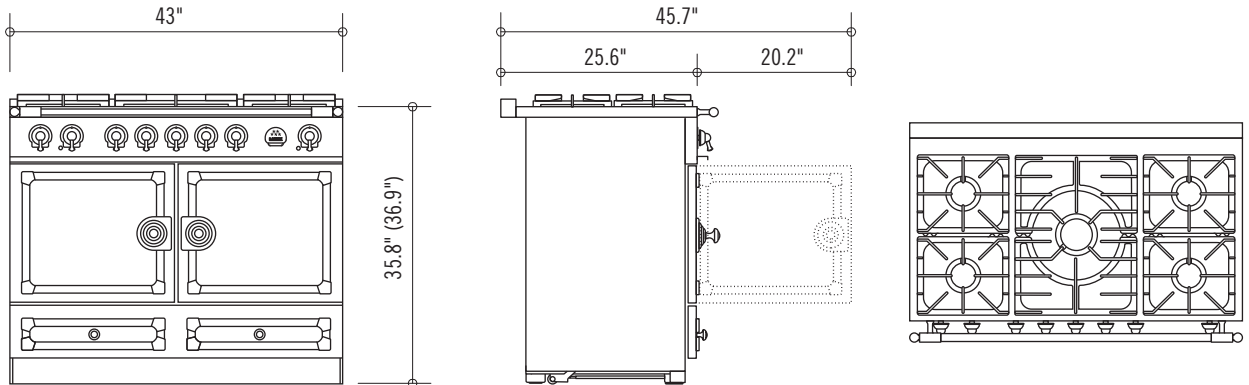

110: C1

The original CornuFé range, this 43" range is your first La Cornue love. It's available in 8 classic colors, 4 Suzanne Kasler Couleurs and 3 trim accent choices of Polished Brass, Satin Chrome and Polished Chrome. The CornuFé 110 features two electric convection ovens, one of which is a seven mode multifunction oven, the other an electric convection oven, five powerful gas burners and one large storage drawer.

SPECIFICATIONS

CORNUFÉ 110: c1

1092 W x 650 D x 910 (937 max) H (mm)
 43 W x 25.6 D x 35.8 (36.9 max) H (inches)
 350 lb. uncrated, 465 lb. crated
 High-performance 5 burner gas cooktop
 Double electric convection ovens

Ovens:

French side-swing enameled steel doors
 2 Electric Convection Ovens, one of which features 7 cooking modes
 4 Interior Oven Racks Included (2 flat racks, 2 dropped racks)
 2 Enamel Baking Trays and 1 Trivet
 Left Oven: 430 W x 370 D x 380 H (mm)
 16.9 W x 14.6 D x 15 H (inches)
 2.2 cubic feet
 Right Oven: 430 W x 370 D x 410 H (mm)
 16.9 W x 14.6 D x 16.2 H (inches)
 2.39 cubic feet