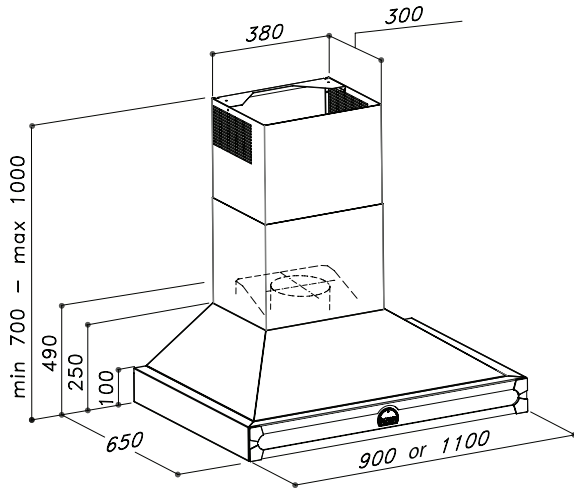

Ovens:

Enameled steel door with glass inner door
 Electric convection oven featuring 7 cooking modes
 2 Convection Fans, 8 Heating Elements
 1 Wire Rack
 1 Large Tray Equipped with Broil Pan
 1 Pastry Tray
 1 Telescopic Rack
 714 W x 389 D x 381 H (mm)
 28.1 W x 15.3 D x 15 H (inches)
 3.81 cubic feet

*Side panels are stainless steel for all colors except Gloss Black, Matte Black and Dark Navy Blue ranges have flat black side panels.

90 ALBERTINE: C9

CORNUFÉ SERIES HOOD

CORNUFÉ 90 HOOD: H9

900 W x 650 D x 700 H (mm)
 35.4 W x 25.6 D x 27.5 H (inches)
 Traditional wall-mounted chimney hood
 Available in all color and trim options
 4-Speed Variable Motor
 One 600 CFM blower – unobstructed air flow with Ø6" duct
 Remote Control and In-Hood Activation Controls
 Three 20W high-intensity lights
 2 dishwasher-safe baffle filters with grease capture system
 Voltage: 120v; 60Hz, total rating: 425W, 3.6 AMP
 Telescopic flue cover extends to maximum hood height of 39.3" (1000 mm)