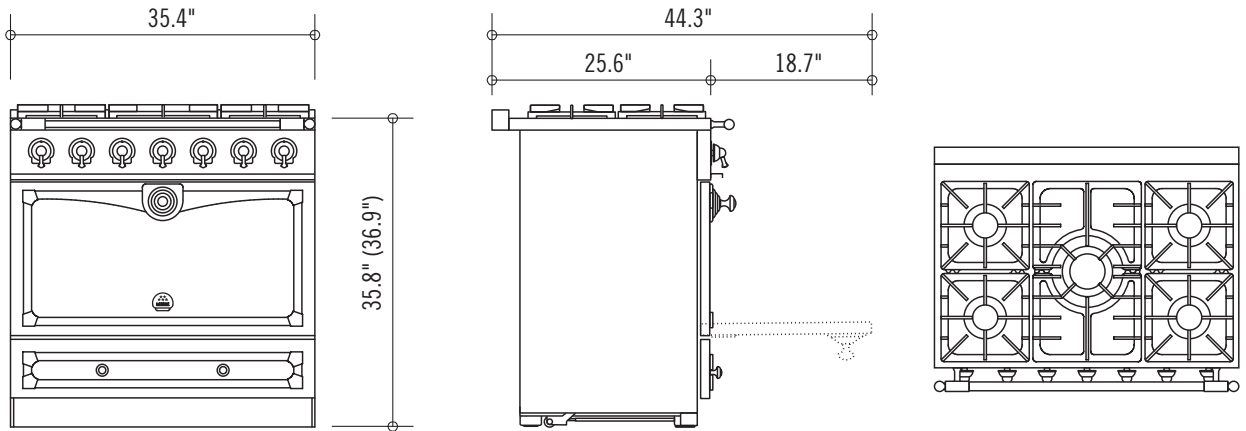

SPECIFICATIONS

CORNUFÉ 90 “ALBERTINE”: C9

900 W x 650 D x 910 (937 max) H (mm)
 35.4 W x 25.6 D x 35.8 (36.9 max) H (inches)
 315 lb. uncrated, 410 lb. crated
 High-performance 5 burner gas cooktop
 Large electric convection oven

Ovens:

Enameled steel door with glass inner door
 Electric convection oven featuring 7 cooking modes
 2 Convection Fans, 8 Heating Elements
 1 Wire Rack
 1 Large Tray Equipped with Broil Pan
 1 Pastry Tray
 1 Telescopic Rack
 714 W x 389 D x 381 H (mm)
 28.1 W x 15.3 D x 15 H (inches)
 3.81 cubic feet